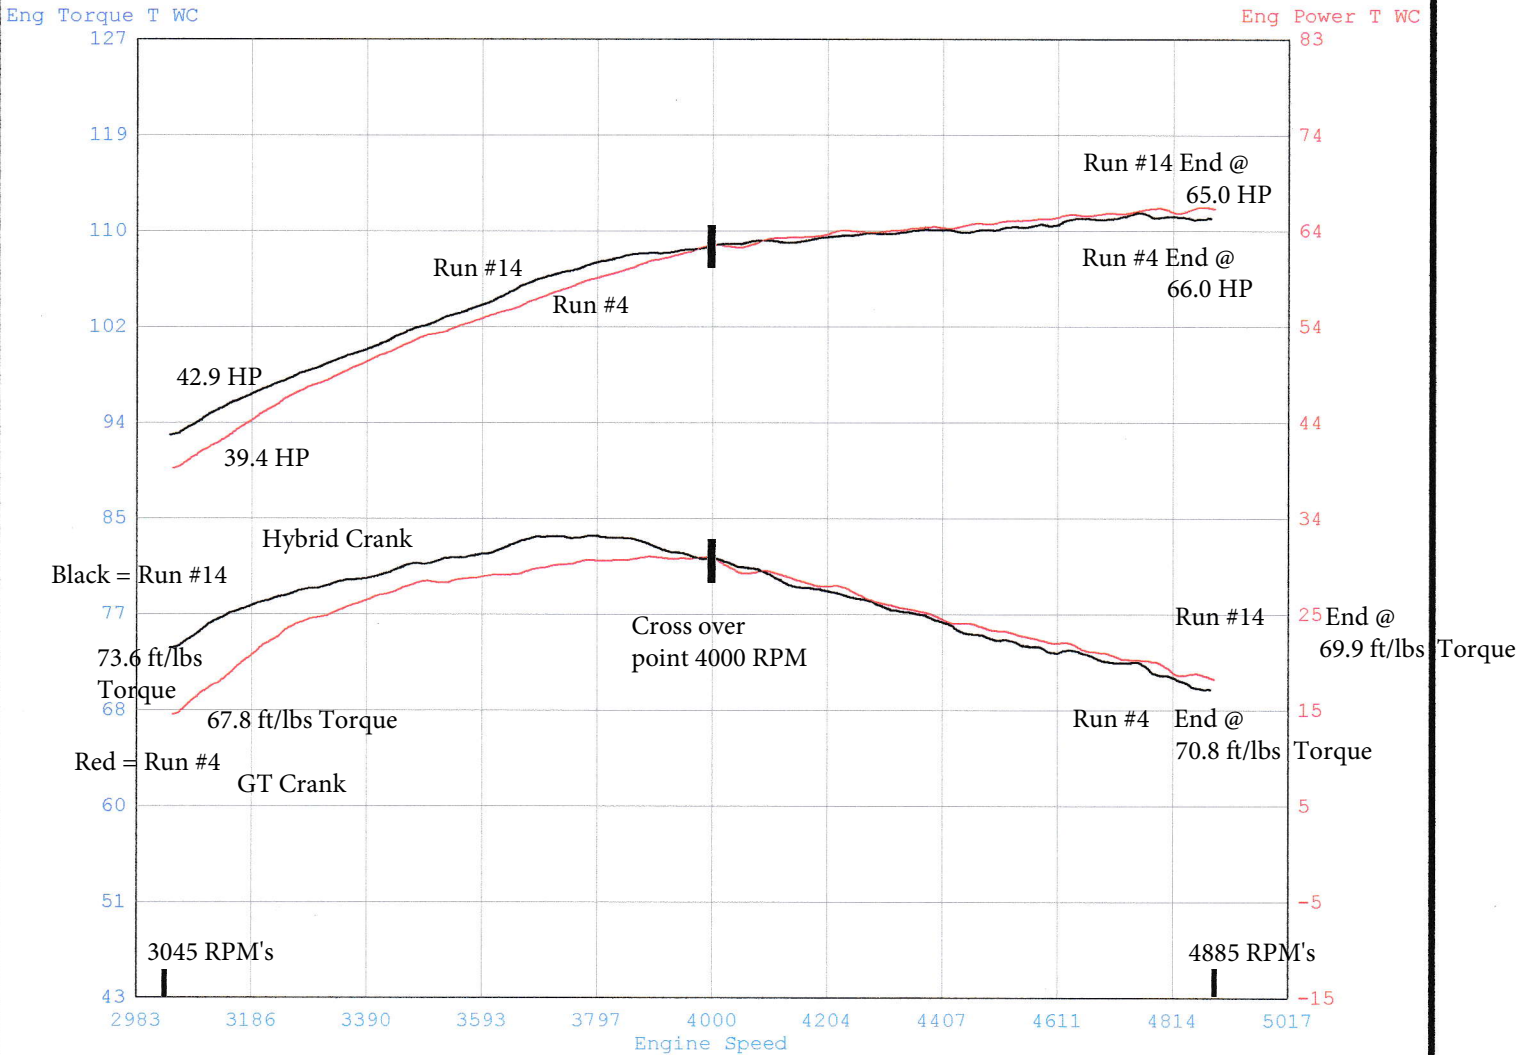

Run#	License	Owner	Acquired	Test Comments
1	Get-a-wa	DONNEY,	04/01 11:50:27	Run#4, in 4th gear, 5.14 ratio, 50-80MPH, Tire
2	Get-a-wa	DONNEY,	04/21 12:37:08	Run#14, in 4th gear, 5.14 ratio, 50-80MPH, Tir
3				

Channel / Run	Min			Max			Avg		
	1	2	3	1	2	3	1	2	3
Eng Torque T WC (Ft-Lb)	68	70		82	84		77	78	
Eng Power T WC (HP)	40	43		66	66		58	59	